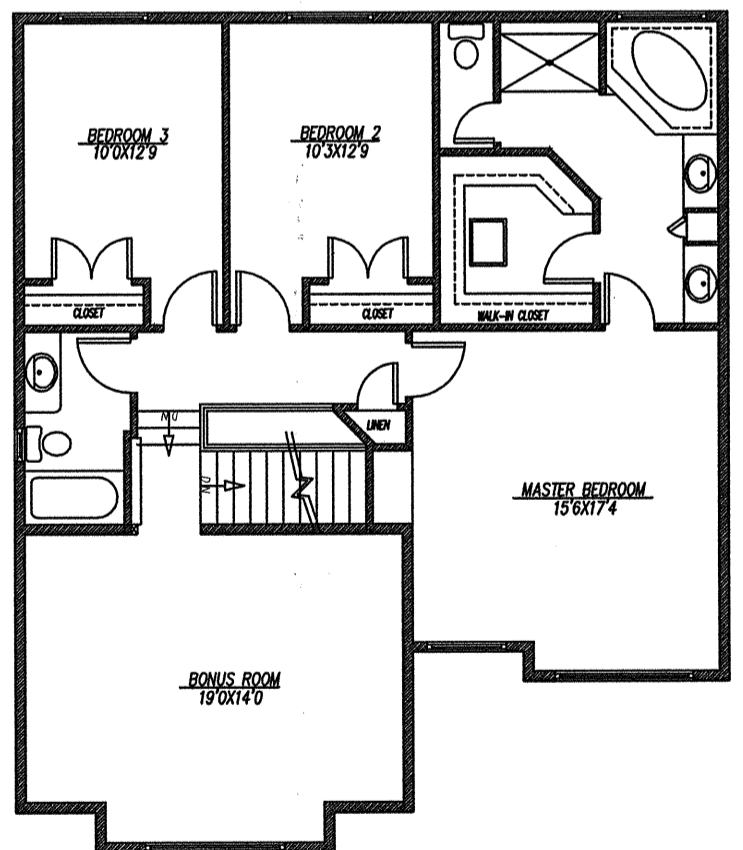

NEW VIEW HOMES

FRONT ELEVATION  
TOTAL=2562 SQ.FT.

MAIN FLOOR PLAN 1274 SQ.FT.

UPPER FLOOR PLAN 1288 SQ.FT.