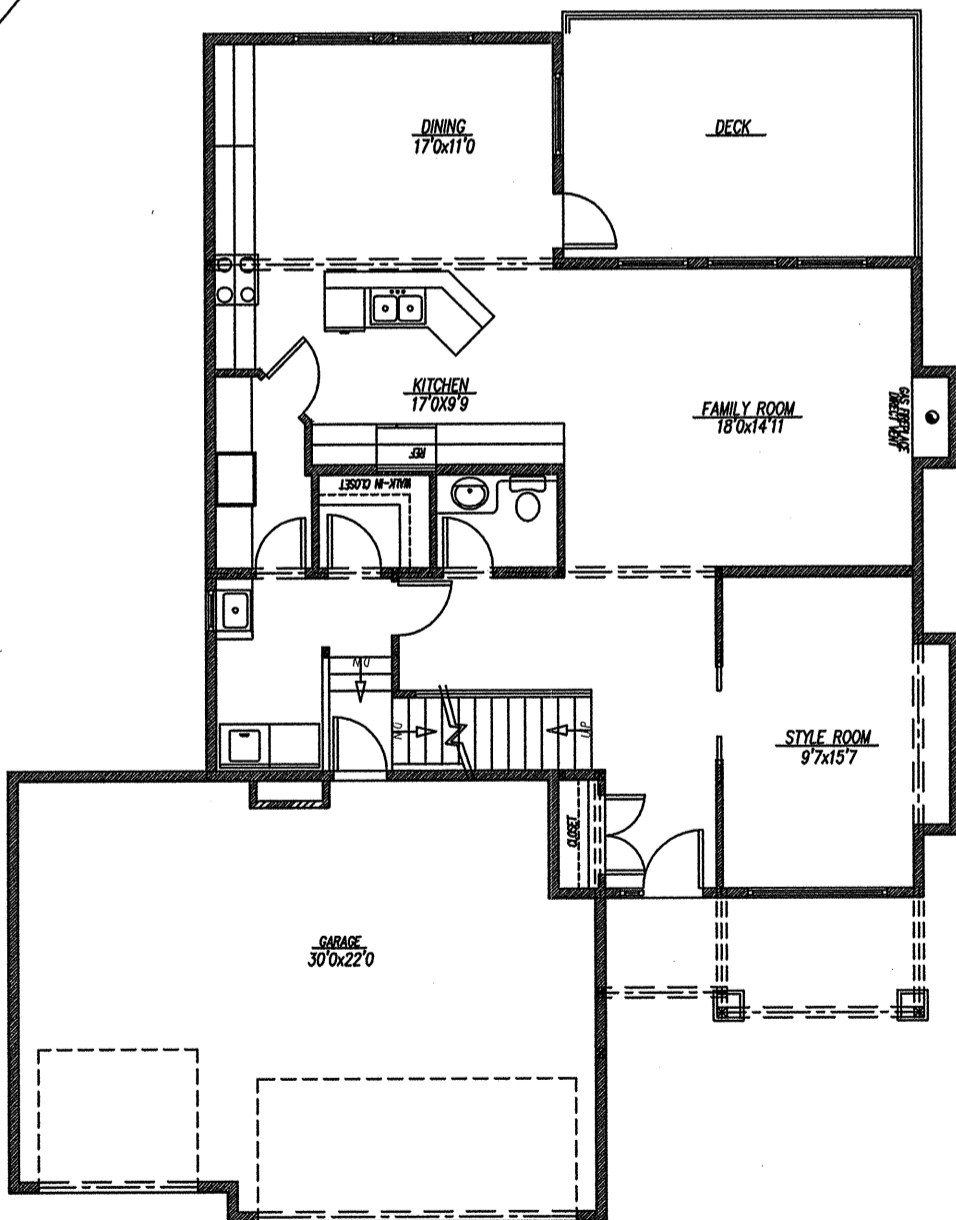

NEW VIEW HOMES

FRONT ELEVATION  
TOTAL=2562 SQ.FT.

MAIN FLOOR PLAN 1274 SQ.FT.

UPPER FLOOR PLAN 1288 SQ.FT.