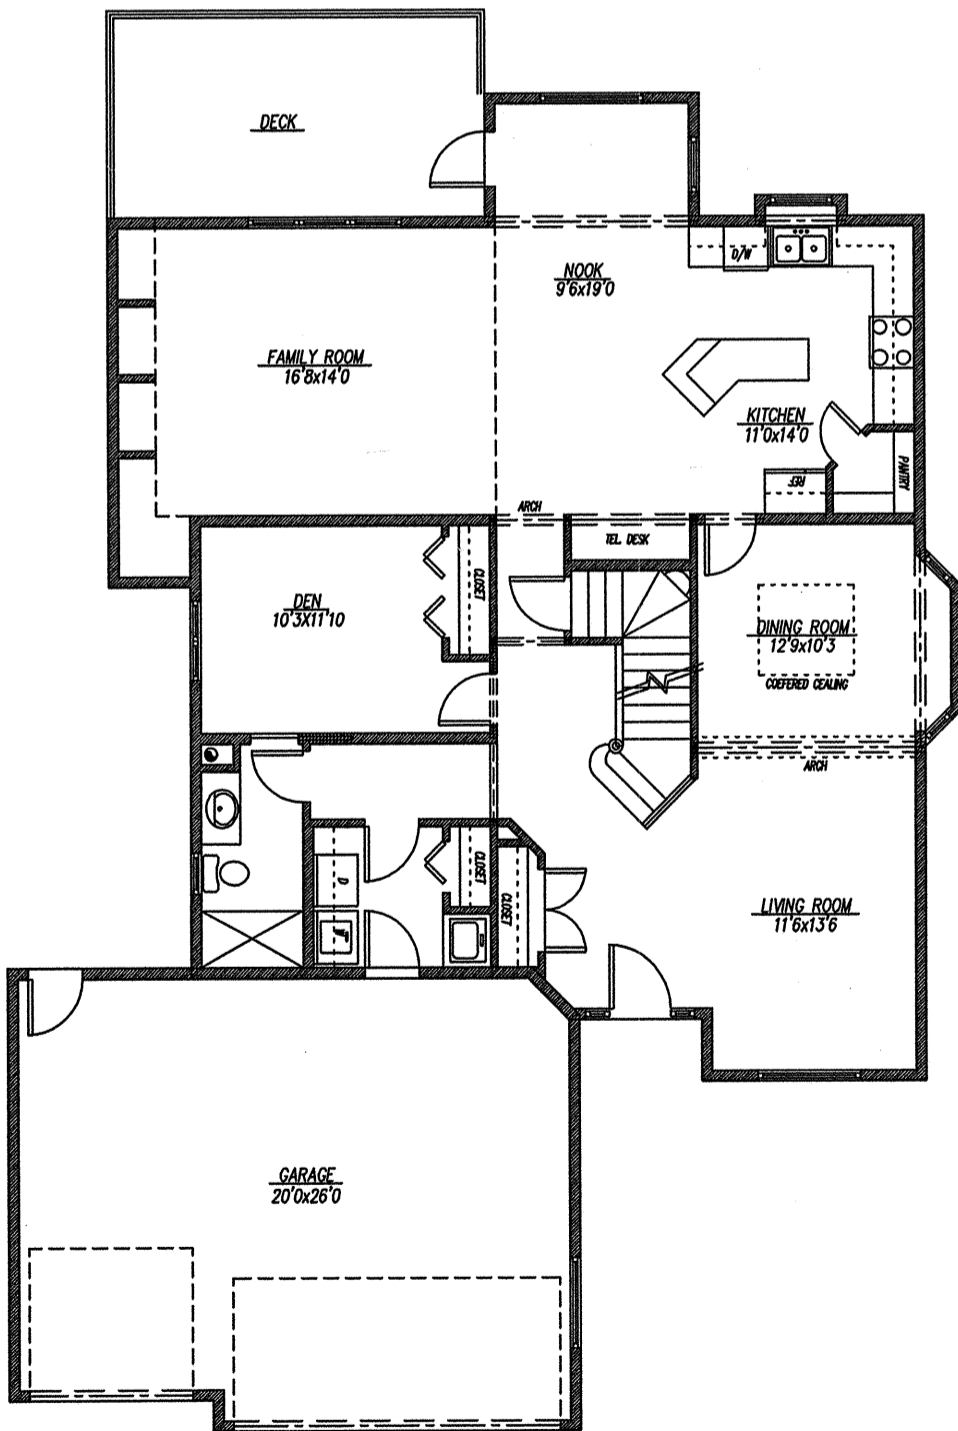

512 Callaghan Point

NEWVIEW HOMES

FRONT ELEVATION
TOTAL=2869 SQ.FT.

MAIN FLOOR PLAN 1551 sq.ft.

UPPER FLOOR PLAN 1318 sq.ft.