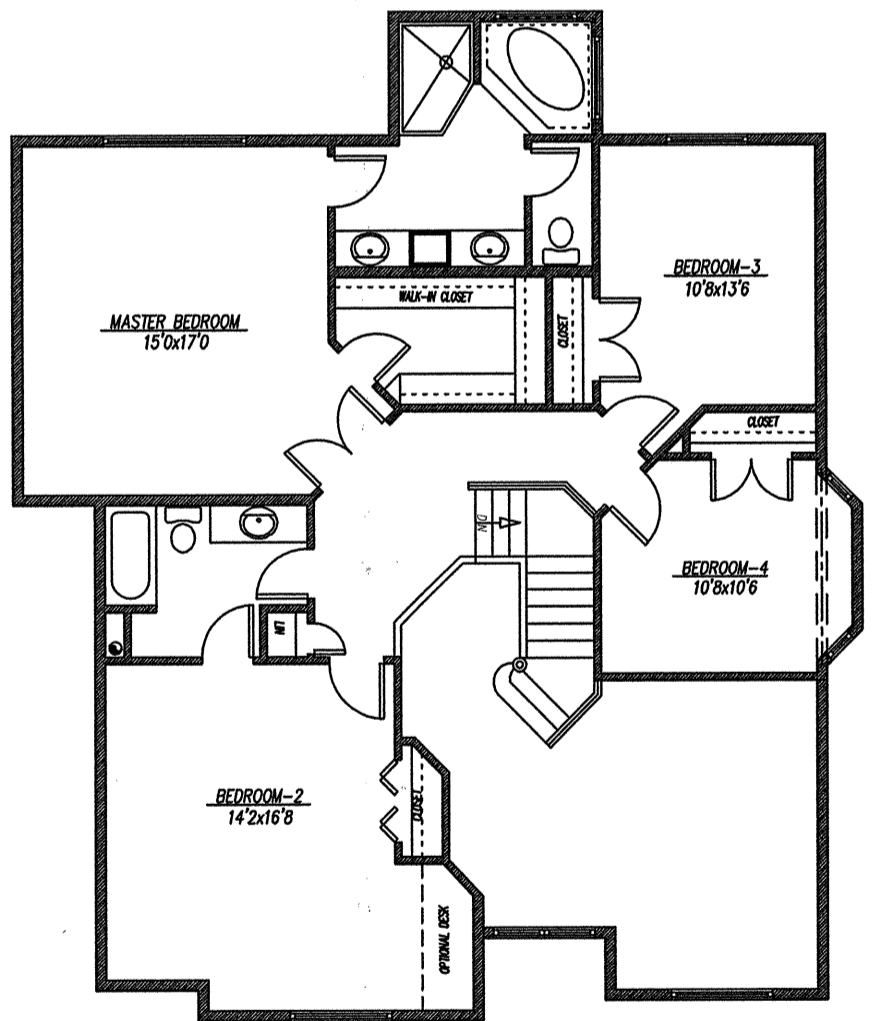

512 Callaghan Point

NEWVIEW HOMES

FRONT ELEVATION
TOTAL=2869 SQ.FT.

MAIN FLOOR PLAN 1551 sq.ft.

UPPER FLOOR PLAN 1318 sq.ft.