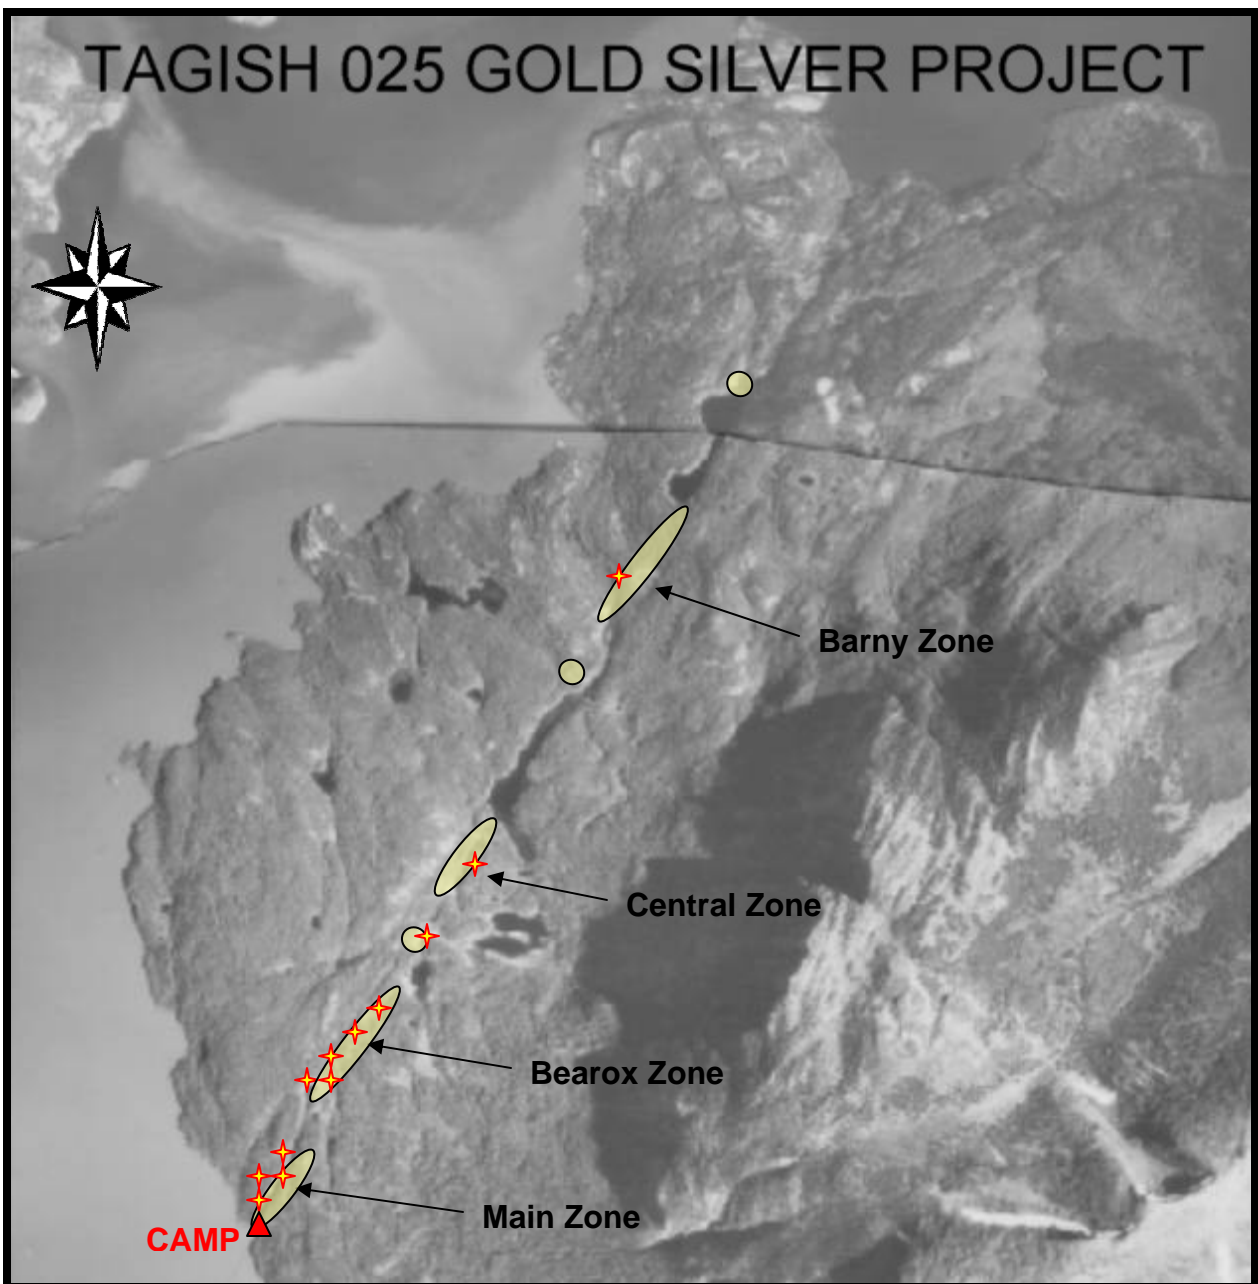

TAGISH 025 GOLD SILVER PROJECT

Approximate Location of 2005 Drill Sites

Au-Ag-As-Sb Mineralization

scale

1 km

Llewellyn Gold Belt – Tagish 025 Gold-Silver Project