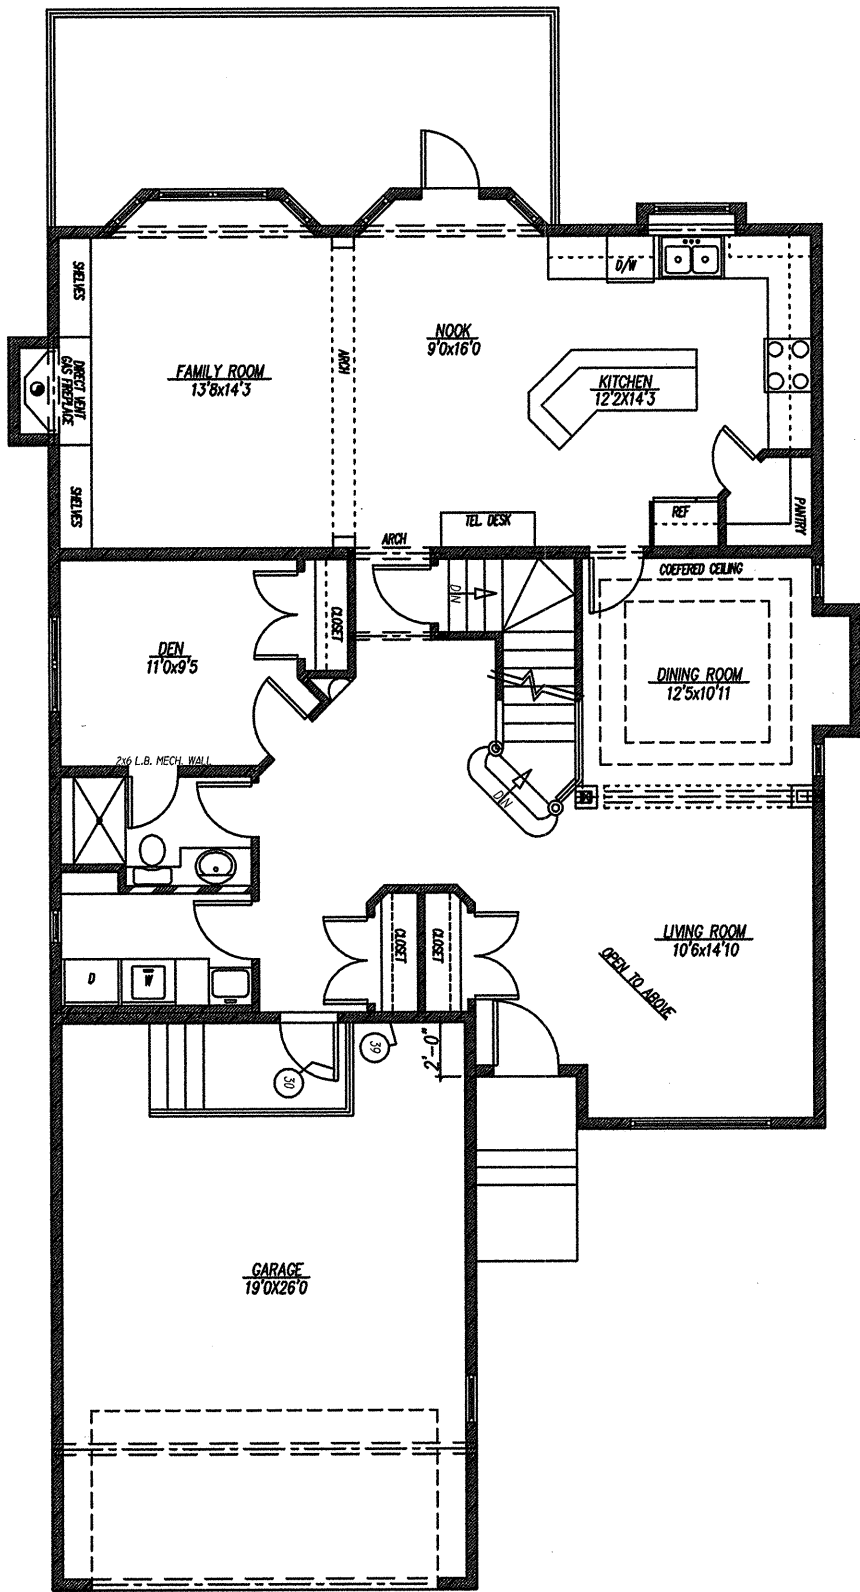

437 Callagher Court

NEWVIEW HOMES

FRONT ELEVATION  
TOTAL = 2899 SQ.FT.

MAIN FLOOR PLAN 1425 sq.ft.

UPPER FLOOR PLAN 1474 sq.ft.