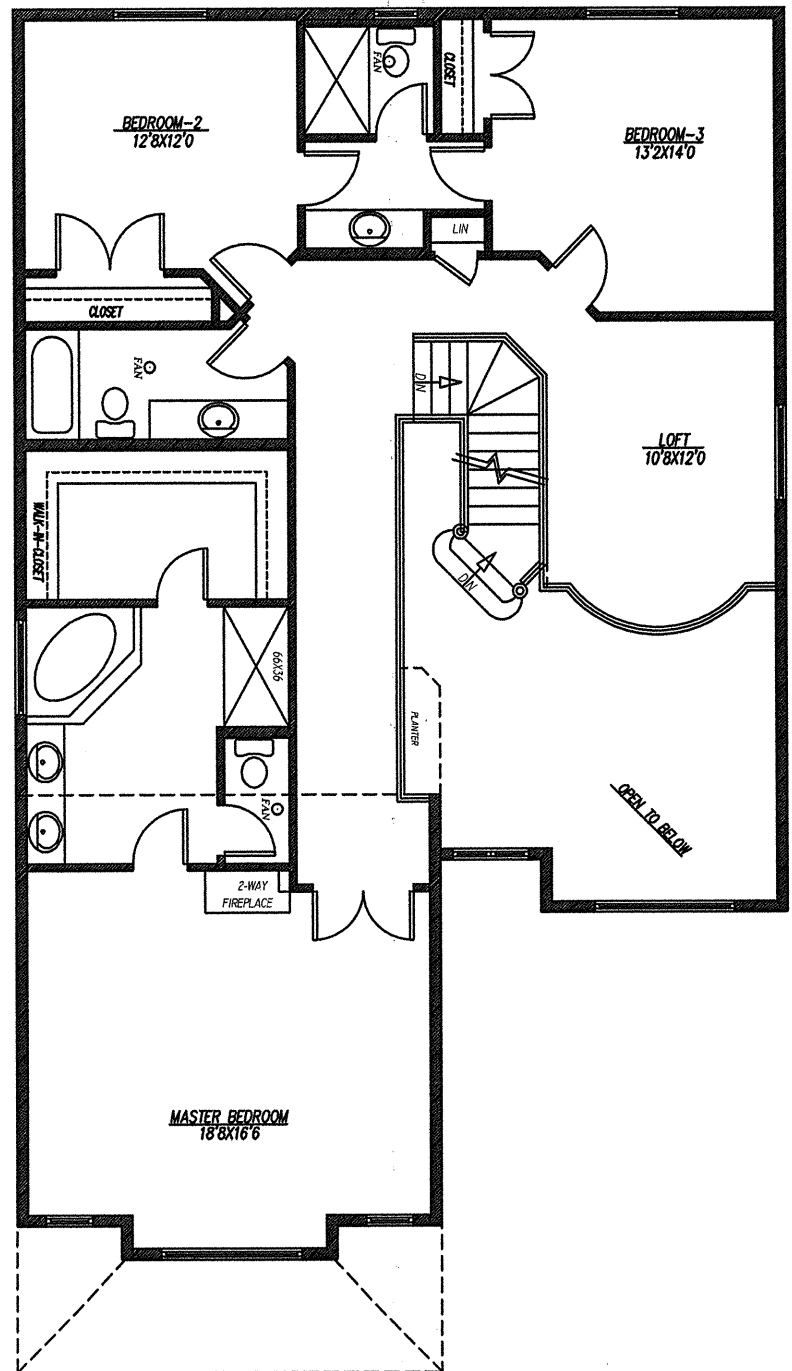

437 Callagher Court

NEWVIEW HOMES

FRONT ELEVATION  
TOTAL = 2899 SQ.FT.

MAIN FLOOR PLAN 1425 sq.ft.

UPPER FLOOR PLAN 1474 sq.ft.